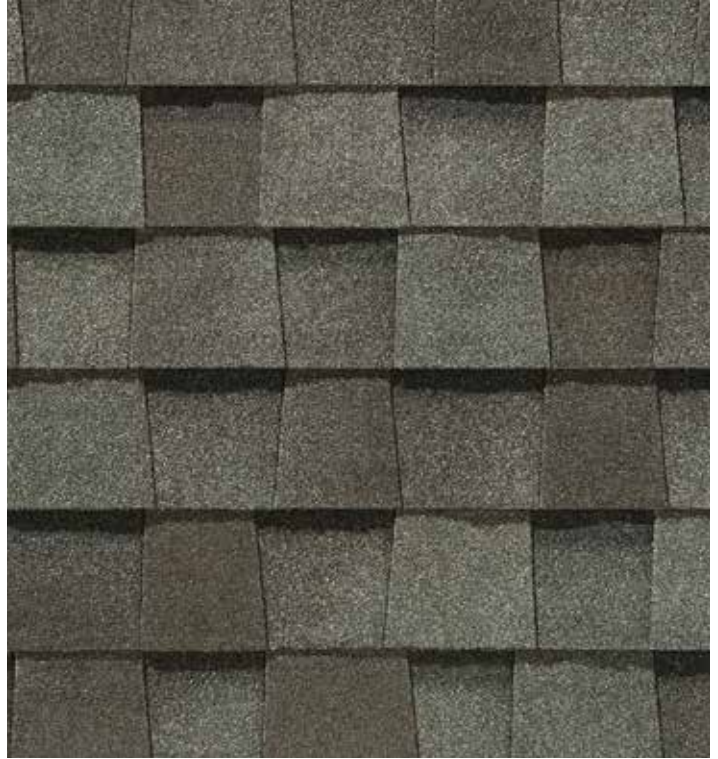

Landmark[®] Series

Designer Roofing Series

Landmark PRO, shown in Max Def Weathered Wood

NOTE: Due to limitations of printing reproduction, CertainTeed can not guarantee the identical match of the actual product color to the graphic representations throughout this publication.

LANDMARK® COLOR PALETTE

Cobblestone Gray

Georgetown Gray

Weathered Wood

Moiré Black

Heather Blend

Burnt Sienna

Driftwood

- Highest industry-rated impact protection
- Better pliability and granule adhesion
- Endures weathering and cold-weather extremes

Scan code for more information

LANDMARK® ClimateFlex® COLOR PALETTE

Colonial Slate