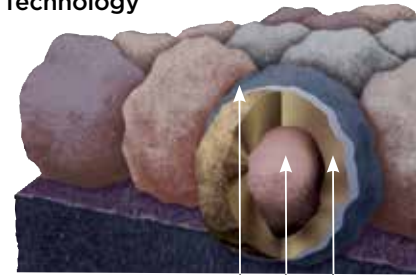

StreakFighter®

Algae Resistance

The ultimate in stain protection.

Those streaks you see on other roofs in your neighborhood? That's algae, and it's a common eyesore on roofing throughout North America. CertainTeed's **StreakFighter** technology uses the power of science to repel algae before it can take hold and spread. **StreakFighter's** granular blend includes naturally algae-resistant copper, helping your roof maintain its curb appeal and look beautiful for years to come.

Granule with **StreakFighter** Technology

Ceramic coating
Mineral core
Copper layer

Diagram for illustrative purposes only.

CertaSeal®

Uplift Protection

CertaSeal® is a fast-activating modified asphalt sealant with a 20-year record of proven performance. Designed to seal shingles together upon installation, it protects roofs from wind uplift and shingle blow-off so that homes stay safe and dry. It's also engineered to remain flexible after installation, unlike harder sealants that can dry out and crack over time.