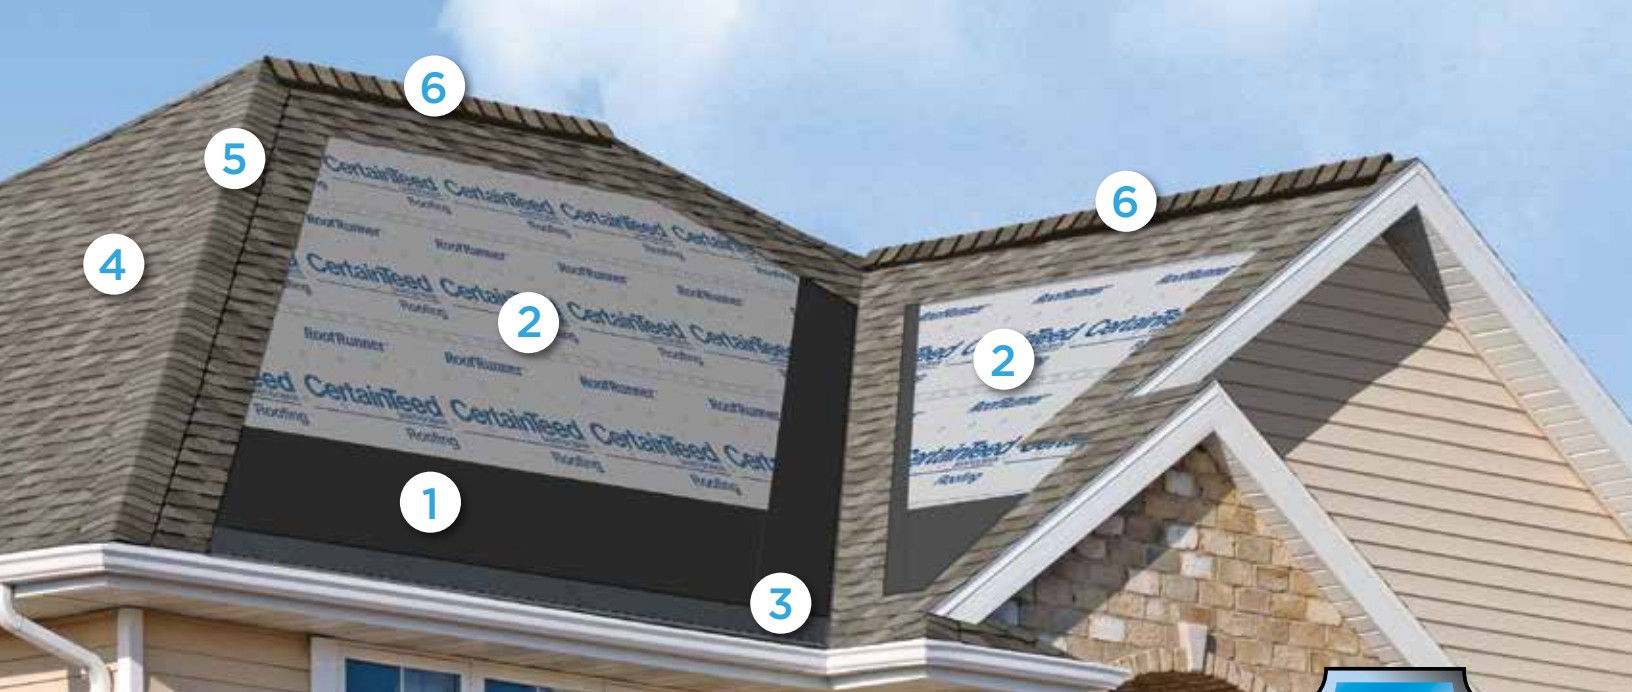

The ColorView® Visualizer: Design your Dream Home with the Click of a Mouse

CertainTeed created the ColorView tool to help homeowners bring their creative vision to reality.

Just look through a photo library of homes to choose one that looks most like your own. Then click on the roof to easily switch designs and see what CertainTeed product looks best. You can choose from hundreds of different roofing design and color combinations, and even add roof accents in different colors. All before anyone raises a hammer.

Want to visualize different roofing styles on your own home? You can upload photos to ColorView and have them digitally masked by one of our design professionals, or use DIY mode to upload and mask your own photos.

Plus, you can print or share your ColorView photos with family and friends to get their feedback. Visit colorview.certainteed.com and get started.

Add a Little Accent to Your Roof

The visually impactful choice for capping the hips and ridges of your roof, CertainTeed's Cedar Crest® accessory shingles will complement or match any shingle in the Landmark Series. For a low-profile hip and ridge look, CertainTeed also offers Shadow Ridge® accessory shingles. Also available in **ClimateFlex** version.

Color Companion Products for Flat Roof Areas

With CertainTeed Flintlastic® SA, you can coordinate flat roof areas like carports, canopies and porches with your main roof. Flintlastic SA is a self-adhering low slope roofing product available in ten colors that complement some of the most popular CertainTeed shingles.